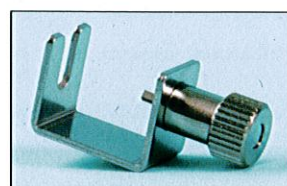

THYROID COLLAR

.50mm provides protection to the neck area. The collar is in place by a Velcro closure. Most popular colors: Burgundy, Teal, Royal Blue.
DTP75060

COMFORT FLEX X-RAY GLOVES

.50mm, a five finger molded glove which offers even more flexibility than normal gloves. Excellent for any application requiring dexterity for small detailed work. The exterior finish can be cleaned with soap and water. Sizes available: Small, Medium, Large.
DTP12406 (pair)

- More flexibility than normal gloves
- Excellent for any application requiring small detailed work
- Exterior finish is easily cleaned with soap and water

HANDPIECE PARTS & ACCESSORIES

PUSH BUTTON CONVERSION CARTRIDGE

Changing burs is as easy as pushing a button!

DA400RC – Standard Replacement Cartridge
DA400CP – Cap Only

DA400RCA – Push button replacement turbine with cap
DANSK-A485 – Turbine Only

DA310BT – Handpiece Bur Changer