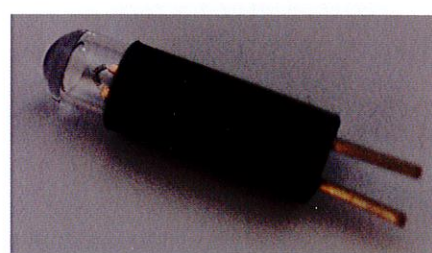

Changing burs is as easy as pushing a button!

DA400RC – Standard Replacement Cartridge
DA400CP – Cap Only

DA400RCA – Push button replacement turbine with cap
DANSK-A485 – Turbine Only

DA310BT – Handpiece Bur Changer

DA400FOB – Fiberoptic Bulb

DA400CH – High Speed Replacement Chuck for standard turbine

DA2500SNC - E-Type Straight-nose cone
20,000 RPM

DA2500ECA - E-Type Contra-Angle, Latch type
20,000 RPM

DA2500EM - E-Type Motor
20,000 RPM