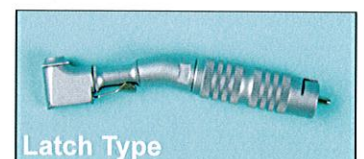

HIGH SPEED HANDPIECES

DA400A – Standard High Speed Handpiece

DA400APB – High Speed Handpiece with push button

DA400AFOPB – Push Button High Speed Fiber Optic Swivel Handpiece

DTP400AFO – Fiberoptic High Speed Handpiece

SCALER HANDPIECE

SONIC AIR SCALER HANDPIECE
DA6000AS – Sonic Air Scaler with 3 Tips

LOW SPEED HANDPIECES

DA600HA – Low Speed Handpiece Hygienist (5000 RPM) with push/pull chuck system

DA600A Light Weight - Low Speed Handpiece Standard (5000 RPM) with opening & closing chuck system and reverse

DA557FG – Contra Angle Attachment

DA553UL – Contra Angle Attachment

DA700A – Low Speed, Light Weight, Lube Free Handpiece

DA100PL – PEN-LUBE Handpiece lubricant with fine needle tip applicator 1/4 oz.

DA400GAS – Gasket for 4-hole handpieces