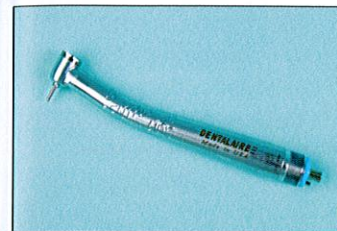

Changing burs is as easy as pushing a button!

DA400RC – Standard Replacement Cartridge
DA400CP – Cap Only

DA400RCA – Push button replacement turbine with cap
DANSK-A485 – Turbine Only

DA310BT – Handpiece Bur Changer

DA400FOB – Fiberoptic Bulb

DA400CH – High Speed Replacement Chuck for standard turbine

DA2500SNC - E-Type Straight-nose cone
20,000 RPM

DA2500ECA - E-Type Contra-Angle, Latch type
20,000 RPM

DA2500EM - E-Type Motor
20,000 RPM

HIGH SPEED HANDPIECES

DA400A – Standard High Speed Handpiece

DA400APB – High Speed Handpiece with push button

DA400AFOPB – Push Button High Speed Fiber Optic Swivel Handpiece

DTP400AFO – Fiberoptic High Speed Handpiece