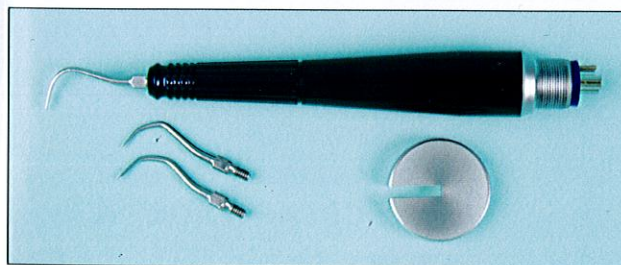

HIGH SPEED HANDPIECES

DA400A – Standard High Speed Handpiece

DA400APB – High Speed Handpiece with push button

DA400AFOPB – Push Button High Speed Fiber Optic Swivel Handpiece

DTP400AFO – Fiberoptic High Speed Handpiece

SCALER HANDPIECE

SONIC AIR SCALER HANDPIECE
DA6000AS – Sonic Air Scaler with 3 Tips

LOW SPEED HANDPIECES

DA600HA – Low Speed Handpiece Hygienist (5000 RPM) with push/pull chuck system

DA600A Light Weight - Low Speed Handpiece Standard (5000 RPM) with opening & closing chuck system and reverse

DA557FG – Contra Angle Attachment

DA553UL – Contra Angle Attachment

DA700A – Low Speed, Light Weight, Lube Free Handpiece

DA100PL – PEN-LUBE Handpiece lubricant with fine needle tip applicator 1/4 oz.

DA400GAS – Gasket for 4-hole handpieces