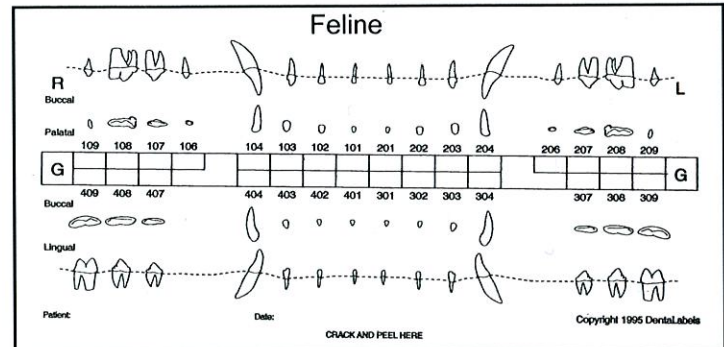

DTP90602-
 RX Sharpening
 System II

3 YEAR
 WARRANTY

Made in USA

RX HONING WORK STATION

Includes Lamp,
 Magnification and Base

DTP90601

DENTAL CHART STICK-ON LABELS

DTP20340 – Starter Kit - 25 Canine / 25 Feline

DTP20341 – Canine Refill - 50

DTP20342 – Feline Refill - 50

OptiVISOR

DTP90608 – DA-2
 (1-1/2 x at 20")

DTP90609 – DA-3
 (1-3/4 x at 14")

DTP90610 – DA-4
 (2 x at 10")

DTP90612 – Light
 for visor

OPTICAL GLASS BINOCULAR MAGNIFIER

- Leaves both hands free
- Optical polished (not plastic) glass lens
- Tilts up when not in use
- Adjusts to all head sizes • Leather comfort band
- Can be worn over prescription or safety eyeglasses

RX HONING FLEX SHAFT