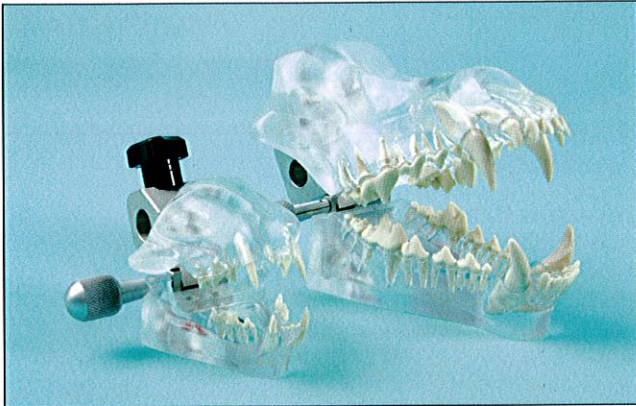

VETERINARY DENTAL MODELS

For Dental Education and Demonstration

Transparent and firm smooth plastic models with removable and replaceable teeth. Graphically shows important anatomical relationships.

DTP101VMD Canine DTP101VMDCO Canine w/Gingiva
 DTP102VMC Feline DTP102VMCCO Feline w/Gingiva
 DTP103VMDC Combo Canine and Feline

SHARPENING SYSTEM

The only sharpening system designed to maintain and restore instruments to a like new condition. Save time and \$\$\$ on your surgeries. Sharp instruments make your job easier. This machine will properly sharpen: Elevators, Curettes, Scissors, Olsen Hegar Needle Holders, Orthopedic Instruments and much more. Most instruments can be sharpened in 2 minutes or less. Used in dental practices, hospitals, and in veterinary clinics for over 30 years. You can't afford not to have it. Give it a try! You'll be glad you did.

- Leaves both hands free
- Optical polished (not plastic) glass lens
- Tilts up when not in use
- Adjusts to all head sizes • Leather comfort band
- Can be worn over prescription or safety eyeglasses

RX HONING FLEX SHAFT

Heavy duty shaft
 provides pencil
 control in the honing
 of intricately shaped
 cutting edges.