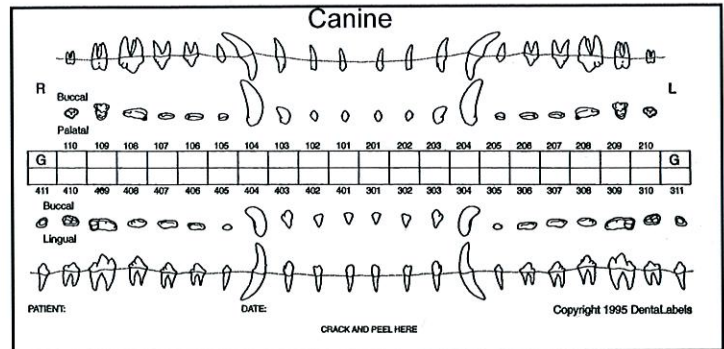

DTP90602-
 RX Sharpening
 System II

3 YEAR
 WARRANTY

Made in USA

RX HONING WORK STATION

Includes Lamp,
 Magnification and Base

DTP90601

DENTAL CHART STICK-ON LABELS

DTP20340 – Starter Kit - 25 Canine / 25 Feline

- Leaves both hands free
- Optical polished (not plastic) glass lens
- Tilts up when not in use
- Adjusts to all head sizes • Leather comfort band
- Can be worn over prescription or safety eyeglasses

RX HONING FLEX SHAFT